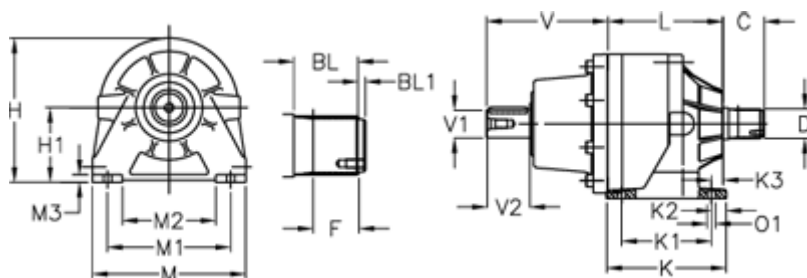

# Data Sheet

Article number: 473000300639001

Description: Trasmital 300 L3-63,2 PZ-V01B  
foot mount with solid splined output shaft

## Measures

BL = 43	K1 = 120	O1 = 4x11
BL1 = 5	K2 = 20	V = 158
C = 55	K3 = 16	V1 = 38
D = B40x36	L = 192	V2 = 58
F = 30	M = 205	
H = 193	M1 = 165	
H1 = 100	M2 = 125	
K = 160	M3 = 10	